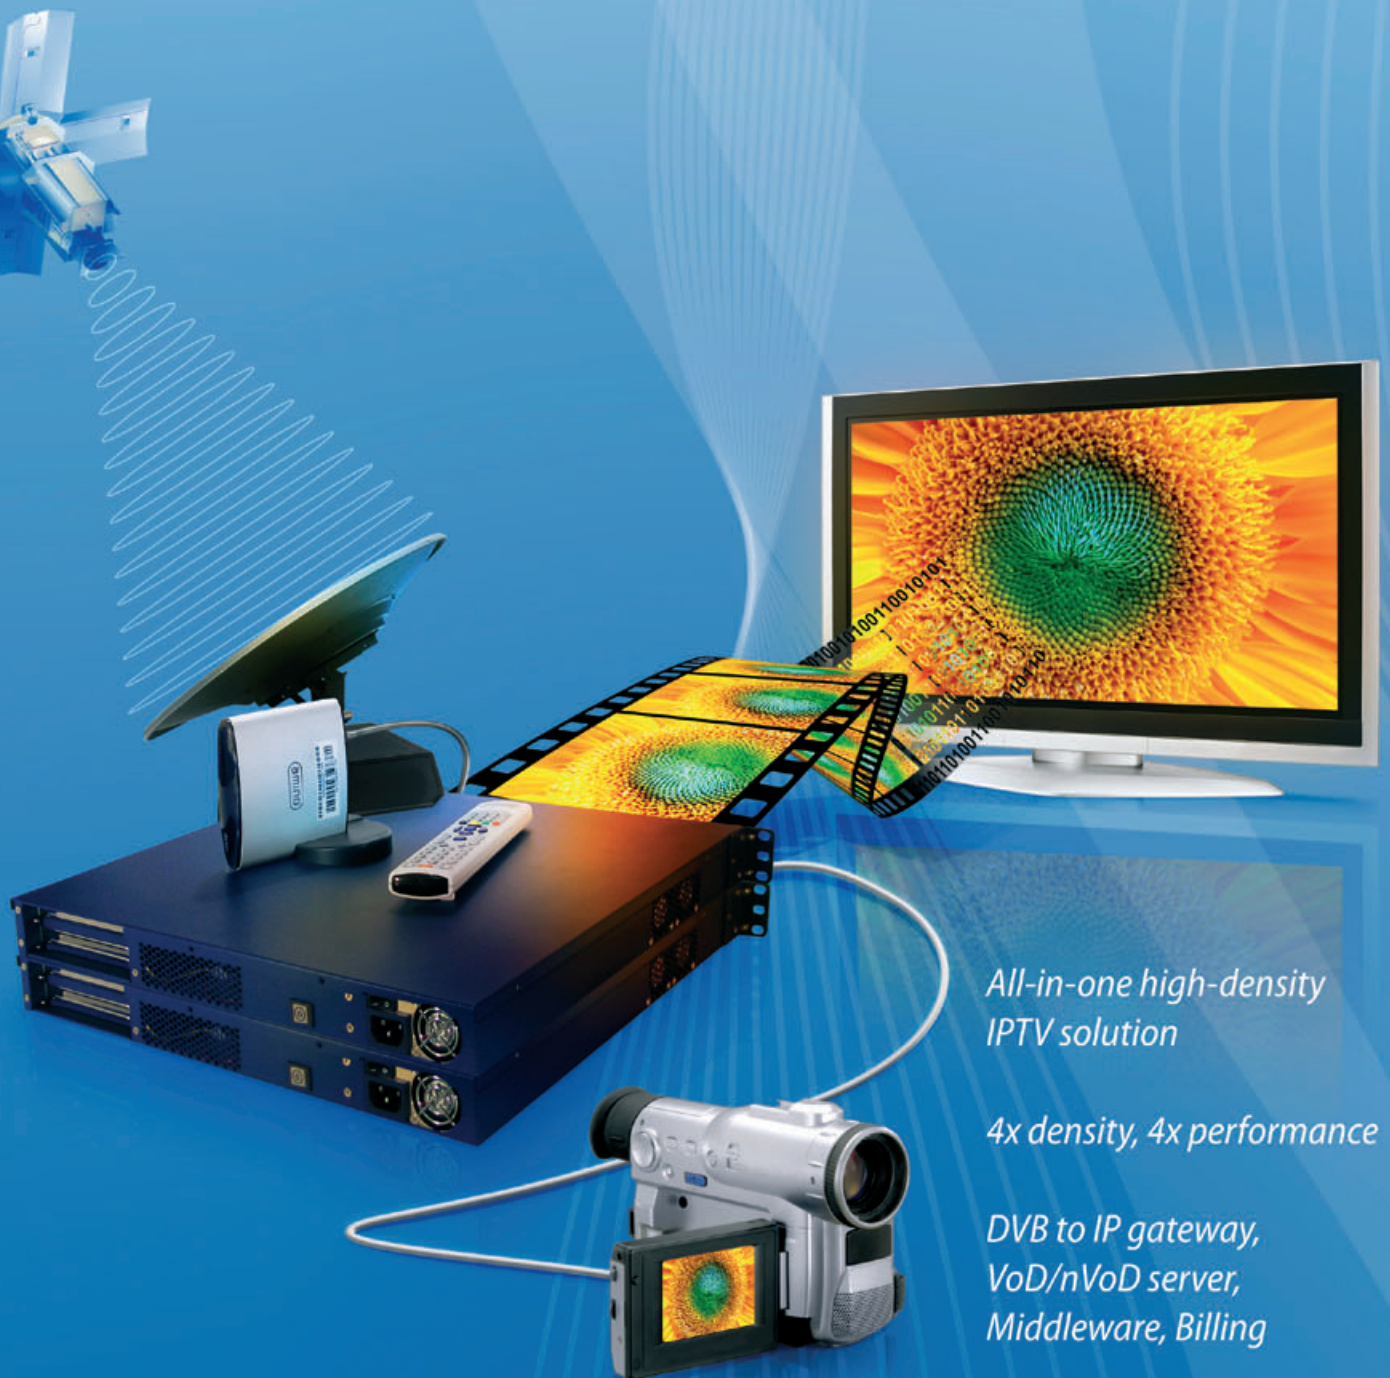

# NetUP IPTV Combine 4x

*All-in-one high-density  
IPTV solution*

*4x density, 4x performance*

*DVB to IP gateway,  
VoD/nVoD server,  
Middleware, Billing*

 **NetUP**

[www.netup.tv](http://www.netup.tv)

## Supported Services

- DVB to IP gateway (4 DVB-S/S2 inputs, 4 CI slots);
- Video on Demand/ near Video on Demand server (VoD/nVoD);
- Middleware, interactive user's interface;
- Electronic Program Guide (EPG);
- IP set-top boxes' firmware upgrade server; DHCP, DNS, IGMP querier, IP router.

The NetUP IPTV Combine 4x is an all-in-one solution designed to provide IPTV and VOD in small deployments of up to 1000 users, such as for the hospitality industry. The device includes Middleware able to handle up to 1000 IP set-top boxes, DVB to IP gateway with 4 DVB-S/S2 inputs and 4 CI slots, VOD server for 50 concurrent streams with 1 TB of HDD space for video content storage, and IPTV Billing system, all already installed and integrated. The solution allows to deploy IPTV promptly and at minimal costs. IPTV Combine perfectly suits hotels, business centres, educational institutions, hospitals, yachts, housing estates, etc.

**Fast User's Interface.** The user's interface, a part of the Middleware system, is an extremely fast native application running on IP set-top boxes. In contrast to JavaScript/ HTML clients used by most vendors, NetUP uses native application approach for the Middleware system. This allows to achieve maximum performance of the user's interface. No more pauses or delays when browsing the menus on your TV, all is working as fast as possible.