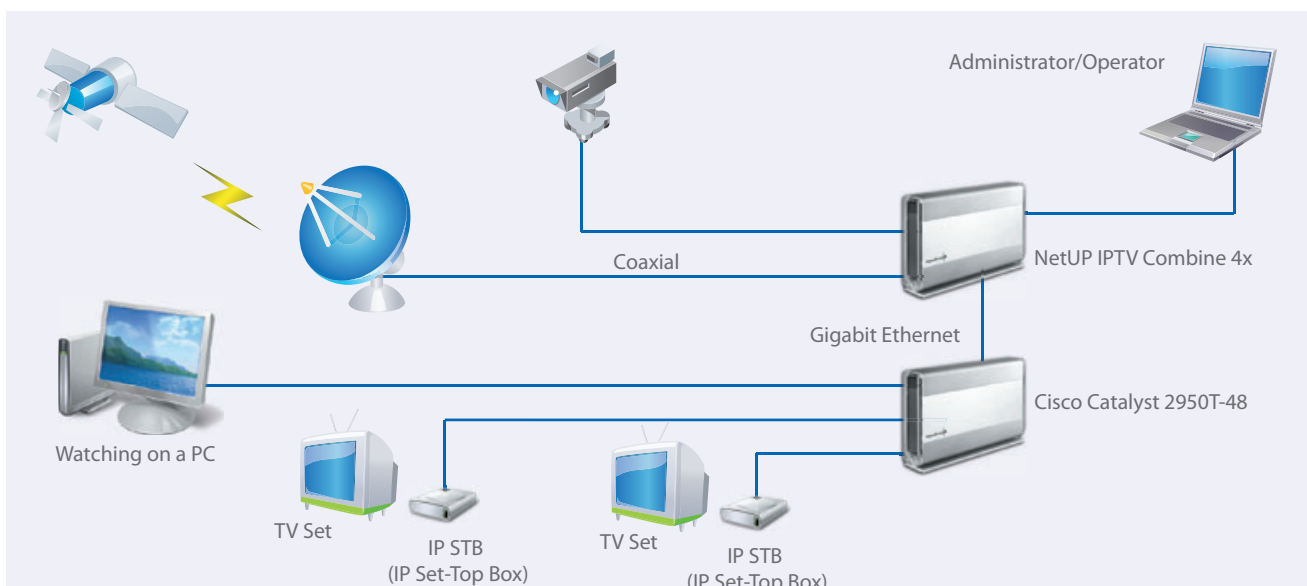

Technical Specification

Physical & Power

- standard rack-mount case for 19" telecom rack;
- height: 1U;
- dimensions (WHD): 430 x 44 x 411 mm;
- weight: 6 kg;
- power supply: 90 ~ 264 Volts, 47 ~ 63 Hz.

Control & Administration

- front panel LCD for initial configuration and system summary information;
- administration Web interface;
- administration Java interface;
- ssh console, Linux 2.6.x OS;
- RS-232 console.

Disk Drives

- flash card for reliable storage of OS and configuration files;
- 1 TB HDD for multimedia content and database (corresponds to over 400 full-length movies in MPEG-2 4 Mb/s).

Performance

- over 50 simultaneous VoD streams (4 Mb/s per stream). Total bandwidth - 200 Mb/s;
- satellite TV channels can be received from 4 different transponders at total bandwidth of 240 Mb/s.

Inputs/Outputs

- 6 x Gigabit Ethernet 10/100/1000 Mb/s;
- 4 x DVB-S/S2, 4 x CI slots. NetUP Dual DVB-S2-CI professional cards are used;
- optional: 2 x DVB-C, DVB-T;
- optional: 2 x analog to MPEG-2 audio/video encoder, RCA, SD;
- optional: 2 x ASI IN/OUT.

Media Content Format

- video formats: MPEG-2, H.264 (MPEG-4 AVC) transport stream;
- recommended bit rate: 4 Mb/s and more;
- definition: SD, HD (720x576 or higher).

IPTV Combine 4x connection to the IP network